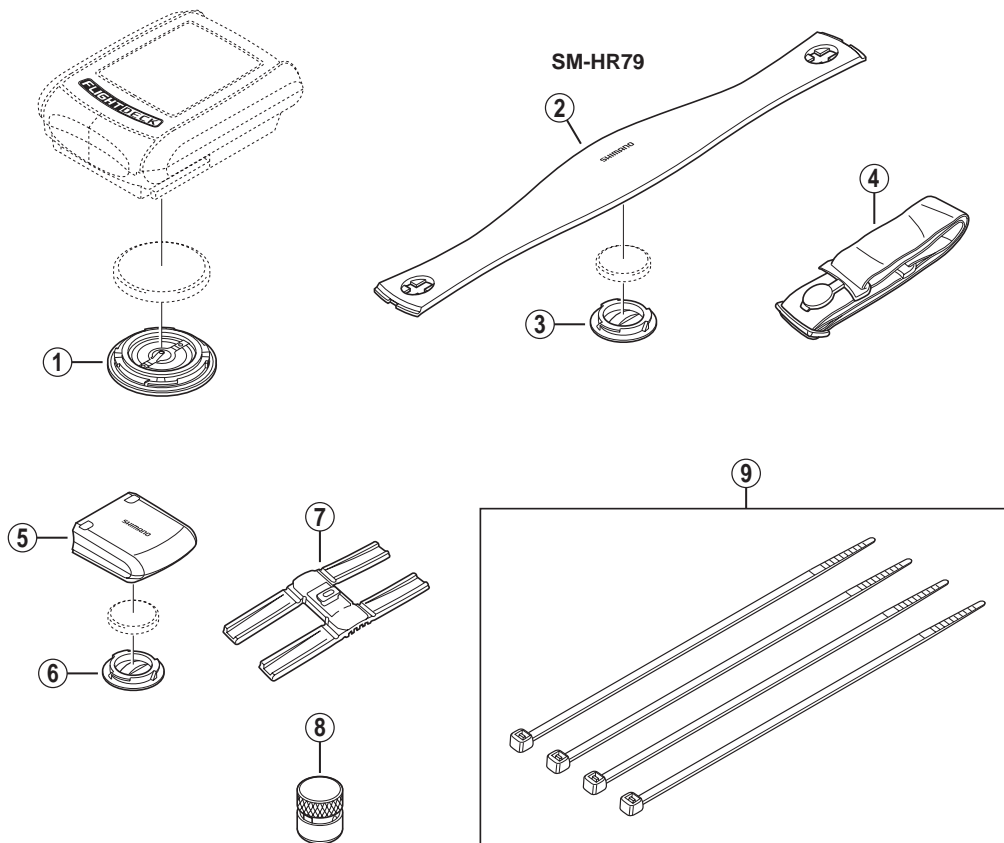

Cycle Computer SC-7900

ITEM NO.	SHIMANO CODE NO.	DESCRIPTION
1	Y7DC03000	Main Battery Cap
2	Y7DP01000	Chest Belt
3	Y7DP02000	Chest Belt Battery Cap
4	Y7DP03000	Rubber Belt
5	Y7DC04000	Speed Sensor
6	Y7DC05000	Speed Sensor Battery Cap
7	Y7DC06000	Speed Sensor Band
8	Y7DC08000	Magnet
9	Y7DC98010	Cable Ties (4 pcs.)