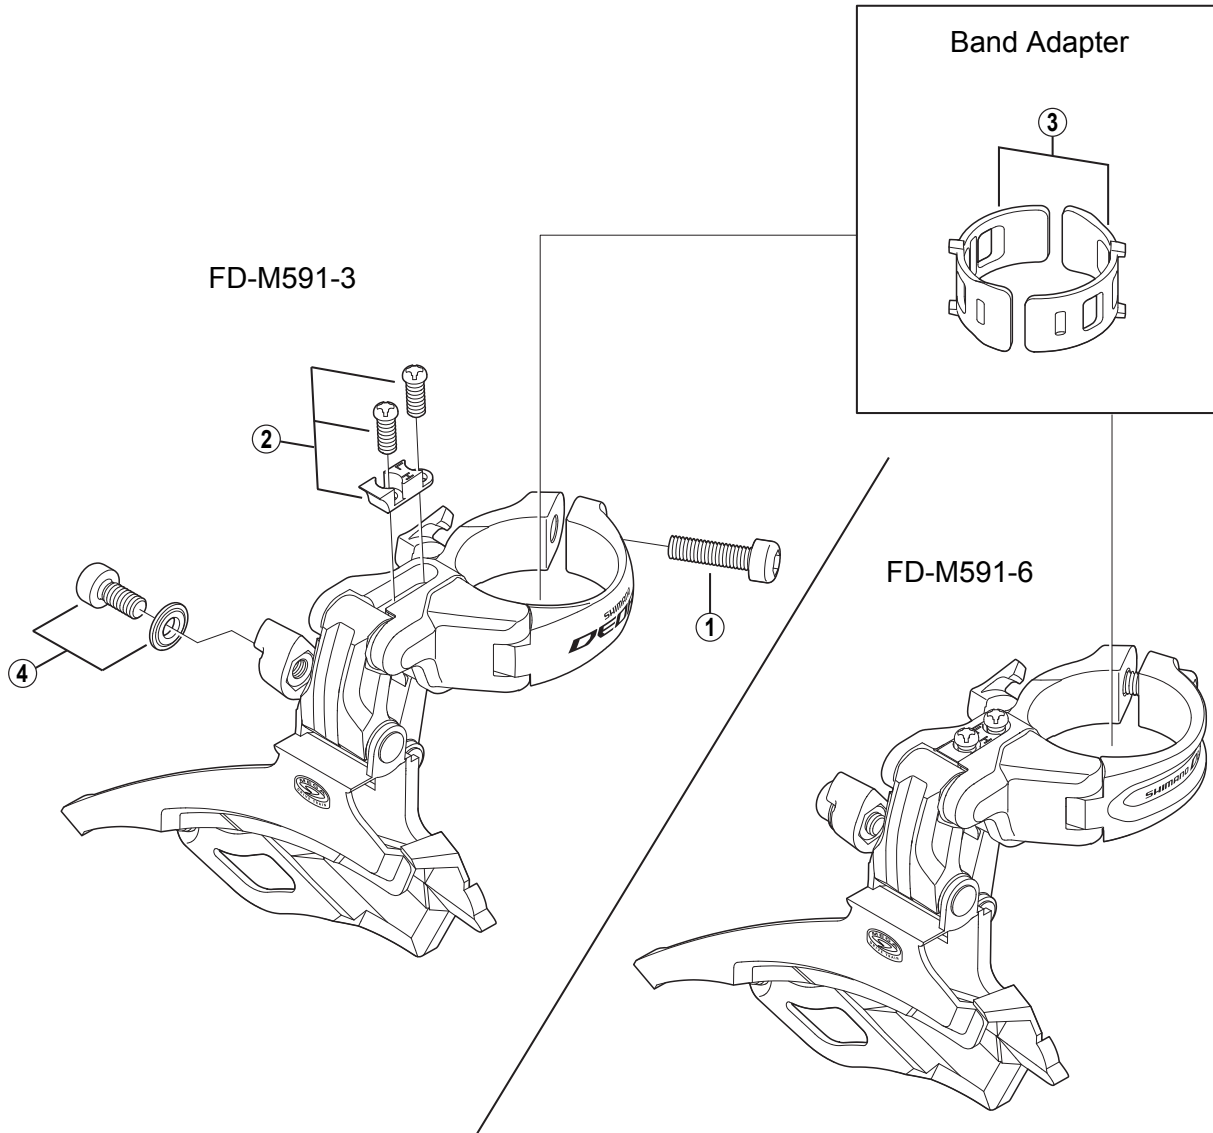

# DEORE Front Derailleur FD-M591

FD-M661  
FD-M530

ITEM NO.	SHIMANO CODE NO.	DESCRIPTION	INTERCHANGEABILITY	
1	Y-5BG07000	Clamp Bolt (M5 x 18.5)	A	A
2	Y-5LL 98010	Stroke Adjust Screws (M4 x 10) & Plate		
	Y-5LJ 98020	Clamp Band Adapters for S-size / $\phi$ 28.6 mm (1-1/8")		
	Y-5LJ 98030	Clamp Band Adapters for M-size / $\phi$ 31.8 mm (1-1/4")		
* 3	Y-57Y 98030	SM-AD17S Clamp Band Adapters for S-size / $\phi$ 28.6 mm (1-1/8")		
* 3	Y-57Y 98040	SM-AD17M Clamp Band Adapters for M-size / $\phi$ 31.8 mm (1-1/4")		
4	Y-5KX98010	Cable Fixing Plate & Bolt (M5 x 10.5)	A	

A: Same parts.

B: Parts are usable, but differ in materials, appearance, finish, size, etc.

Absence of mark indicates non-interchangeability.

Sep.-2009-2931A  
© Shimano Inc. W

Specifications are subject to change without notice.